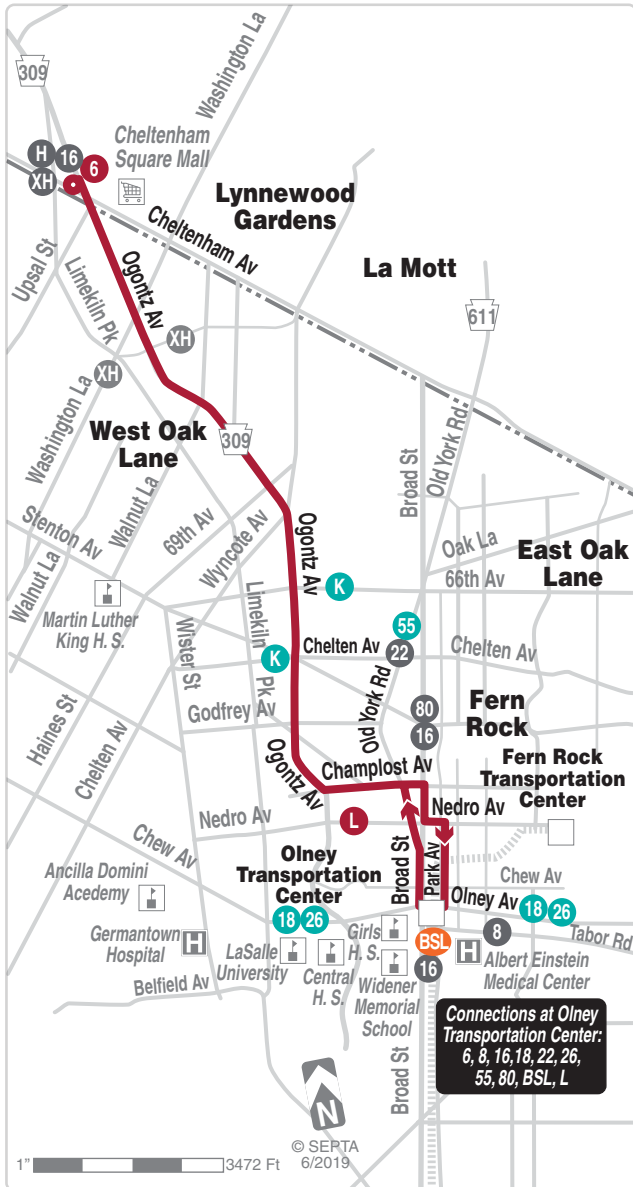

June 9, 2019

6

Cheltenham-Ogontz to Olney Transportation Center

Serving West Oak Lane

This route runs weekdays

15 | Every 15 minutes
or less

15 | 15 hours per day
(6:00 a.m. to 9:00 p.m.)

5 | 5 days per week
(Monday thru Friday)

What the frequency icons mean

15-Minute Routes

Service operates every 15 minutes or less, 15 hours a day (6:00 a.m. to 9:00 p.m.), 5 days per week (Monday thru Friday)

30-Minute Routes

Service operates every 30 minutes or less

60-Minute Routes

Service operates every 60 minutes or less

FOR MORE INFORMATION:

Customer Service: 215-580-7800

TDD/TTY: 215-580-7853

www.septa.org

WEEKDAY SERVICE FREQUENCY

6AM every **12** minutes or less