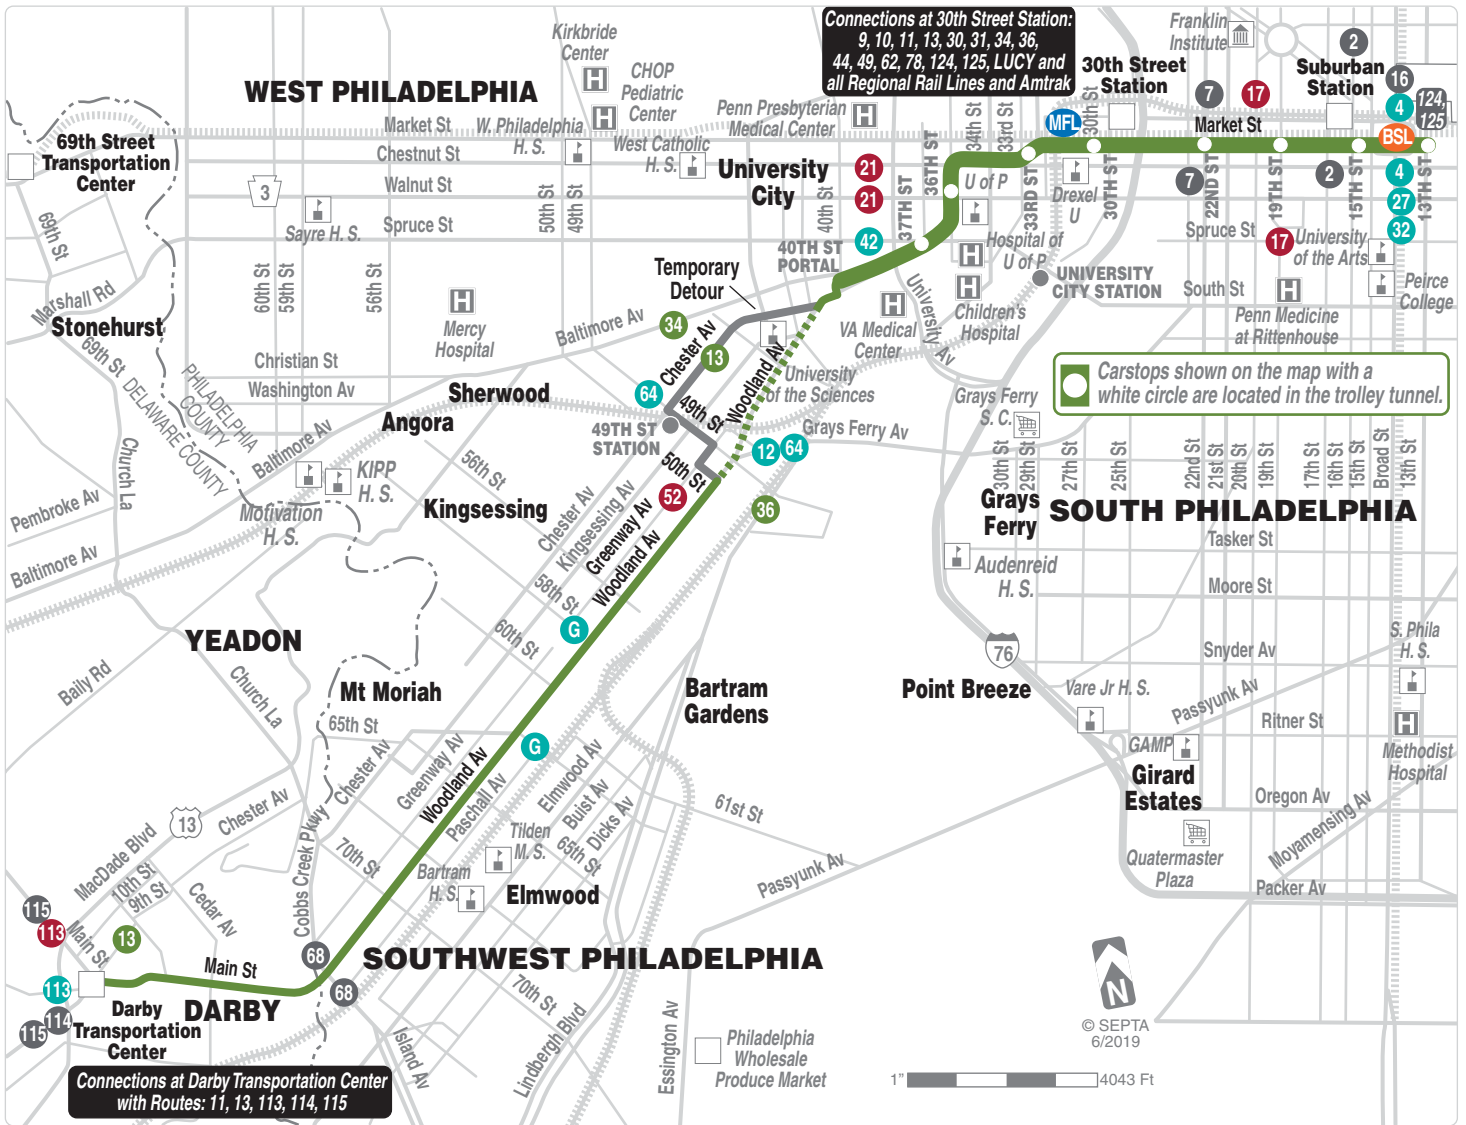

June 9, 2019

11

13th-Market to Darby Transportation Center

Serving Center City and Southwest Philadelphia

This route runs weekdays

- 15** | Every 15 minutes
or less

 - 15** | 15 hours per day
(6:00 a.m. to 9:00 p.m.)

 - 5** | 5 days per week
(Monday thru Friday)
-

What the frequency icons mean

15-Minute Routes
Service operates every 15 minutes or less, 15 hours a day (6:00 a.m. to 9:00 p.m.), 5 days per week (Monday thru Friday)

TRAVEL TIPS

- Sunday schedule will be operated on New Year's, Memorial, Independence, Labor, Thanksgiving and Christmas days. Trolleys will operate in the tunnel.
- Fare payment options: cash, discounted KEY card fares, transfer, passes. Go to www.septa.org or m.septa.org for schedules & real time information. Try **Schedules to Go** for next 10 scheduled trips (smart phone users) or **SMS Schedules** for next 4 scheduled trips (by text message); See [bus/trolley locations on TransitView](#).
- To **SAVE** Money on Your Commute visit www.thecommuterschoice.com

C - 13th and Market Sts Station is closed Sunday through Thursday nights 12:30AM - 5:00AM.
Please Board/Depart this trip at City Hall (15th St Station).
M - Time shown 40th & Market Sts

Subject To Change