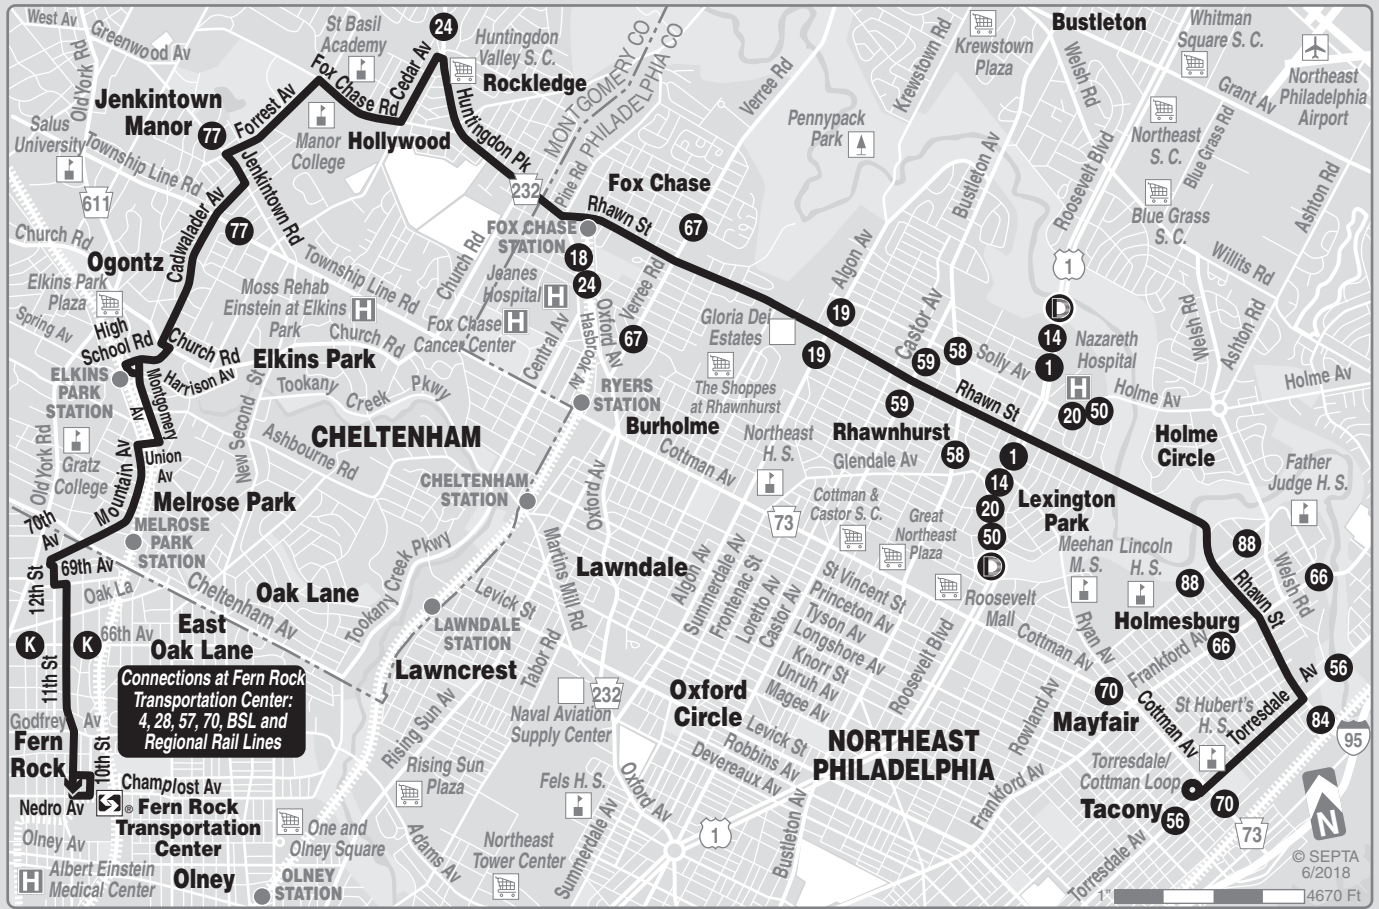

### IS YOUR KEY CARD ABOUT TO EXPIRE?

Learn more at [septa.org/register](http://septa.org/register)

**Jenkintown**  
Manor

**Hollywood**

**Rockledge**

**Fox Chase**  
Stations: FOX CHASE STATION, RYERS STATION

**Elkins Park**

**CHELtenham**  
Stations: CHELtenham STATION, MELROSE PARK STATION

**Melrose Park**

**Oak Lane**

**East Oak Lane**

**Lawndale**  
Stations: LAWNDale STATION, CHELtenham STATION

**Lawncrest**

### TRAVEL TIPS

- Sunday schedule will be operated on New Year's, Memorial, Independence, Labor, Thanksgiving, and Christmas days.
- Please consult separate Fox Chase Line Timetable for details relating to service to/from Fox Chase Station.
- Fare payment options: cash, discounted KEY card fares, transfer, passes. Go to [www.septa.org](http://www.septa.org) or [m.septa.org](http://m.septa.org) for schedules & real time information. Try **Schedules to Go** for next 10 scheduled trips (smart phone users) or **SMS Schedules** for next 4 scheduled trips (by text message); See bus/trolley locations on **TransitView**.
- To SAVE Money on Your Commute visit [www.thecommuterschoice.com](http://www.thecommuterschoice.com)