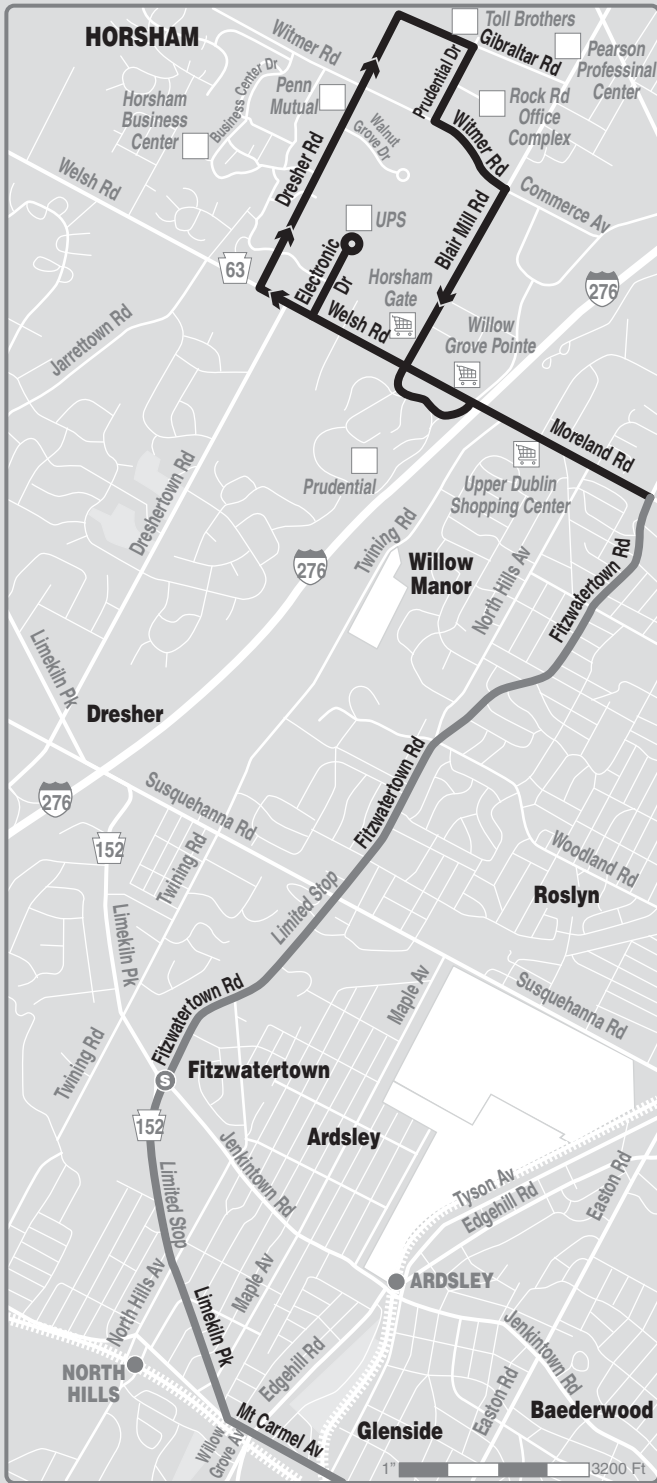

MONDAYS THROUGH FRIDAYS									
To Horsham									
Olney Transportation Center	Broad St & 66th Av	Cheltenham and Ogontz Avs (Loop)	Cheltenham Av and Easton Rd	Fitzwatertown and Jenkintown Rds	Prudential Eastern Operations	UPS	Business Center Dr	Dresher & Gibraltar Rds	Blair Mill & Welsh Rds
AM SERVICE									
6.04	6.08	6.15	6.18	6.30	6.40	6.44	6.47	6.49	6.53
6.24	6.28	6.35	6.38	6.51	7.01	7.05	7.08	7.10	7.14
6.58	7.02	7.10	7.13	7.27	7.37	7.41	7.44	7.46	7.51
7.09	7.13	7.21	7.24	7.38	7.49	7.53	7.56	7.58	8.03
11.11	11.14	11.22	11.25	11.39	11.48	11.54	11.58	12.00	12.04

To Olney Transportation Center									
UPS	Business Center Dr	Dresher & Gibraltar Rds	Prudential Eastern Operations	Fitzwatertown and Jenkintown Rds	Ogontz Av and Easton Rd	Cheltenham and Ogontz Avs (Loop)	Broad St & 66th Av	Olney Transportation Center	
PM SERVICE									
3.58	4.01	4.04	4.12	4.23	4.39	4.44	4.54	4.59	
4.16	4.19	4.22	4.30	4.41	4.57	5.02	5.12	5.17	
4.35	4.38	4.41	4.49	5.00	5.16	5.21	5.31	5.36	
5.08	5.11	5.14	5.22	5.33	5.49	5.54	6.04	6.09	
TRAVEL TIPS									
<ul style="list-style-type: none"> • Above schedule will not be operated on Saturdays, Sundays, New Year's, Memorial, Independence, Labor, Thanksgiving and Christmas days. • Route 80 is a LIMITED STOP ROUTE stopping at Olney Transportation Center, Broad St & 66th Av, Cheltenham & Ogontz Avs, Cheltenham Av and Easton Rd, Fitzwatertown and Jenkintown Rds then making local stops from Moreland & Fitzwatertown Rds. • Fare payment options: cash, discounted KEY card fares, transfer, passes. Go to www.septa.org or m.septa.org for schedules & real time information. • Try Schedules to Go for next 10 scheduled trips (smart phone users) or SMS Schedules for next 4 scheduled trips (by text message); See bus/trolley locations on TransitView. • To SAVE Money on Your Commute visit www.thecommuterschoice.com 									

Subject To Change

Connections at Olney Transportation Center:
6, 8, 16, 18, 22, 26, 55, 80, BSL, L