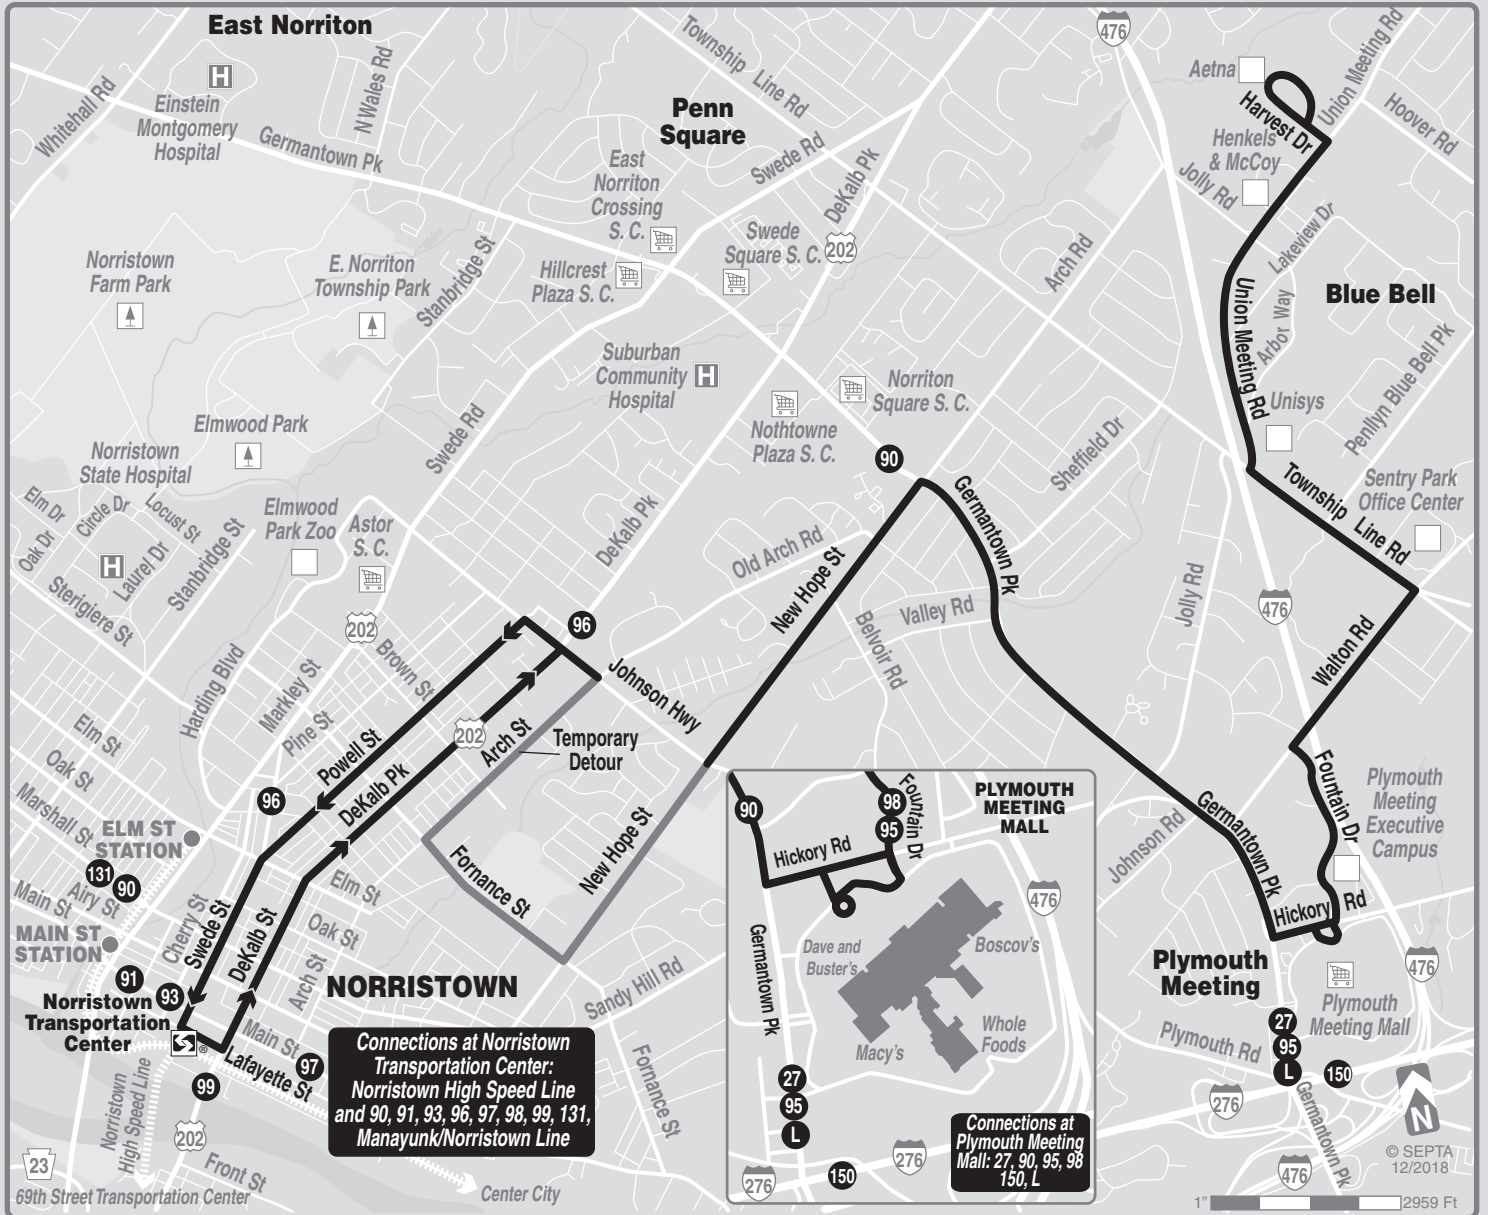

MONDAYS THROUGH FRIDAYS									
To Blue Bell or Plymouth Meeting Mall					To Norristown Transportation Center				
Norristown Transportation Center	New Hope St and Johnson Hwy (Norristown)	Arch Rd and Germantown Pk	Plymouth Meeting Mall	Harvest Dr and Union Meeting Rd (Blue Bell)	Harvest Dr and Union Meeting Rd (Blue Bell)	Plymouth Meeting Mall	Arch Rd and Germantown Pk	New Hope and Johnson Hwy (Norristown)	Norristown Transportation Center
AM SERVICE					AM SERVICE				
6.00	6.15	6.17	6.22	6.34	---	5.53	6.01	6.03	6.17
6.35	6.50	6.52	6.57	7.10	---	6.19	6.27	6.29	6.43
7.00	7.16	7.18	7.24	7.38	---	6.48	6.56	6.58	7.14
7.35	7.52	7.54	8.00	8.14	7.08	7.18	7.26	7.28	7.45
8.00	8.16	8.19	8.25	8.39	7.37	7.47	7.55	7.57	8.15
8.35	8.53	8.56	9.02	9.16	8.07	8.17	8.25	8.27	8.45
9.00	9.17	9.20	9.26	9.40	8.36	8.46	8.54	8.57	9.15
9.35	9.52	9.54	9.59	10.13	9.07	9.17	9.25	9.27	9.45
10.00	10.15	10.17	10.23	10.37	9.38	9.48	9.56	9.58	10.15
10.35	10.50	10.52	10.58	11.12	10.08	10.18	10.26	10.28	10.45
11.00	11.16	11.19	11.25	11.39	10.38	10.48	10.56	10.58	11.15
11.35	11.51	11.54	12.00	12.12	11.08	11.18	11.26	11.28	11.45
11.38	11.54	11.57	12.03	12.15	11.38	11.48	11.56	11.58	12.15
PM SERVICE					PM SERVICE				
12.00	12.16	12.18	12.24	12.36	12.08	12.18	12.26	12.28	12.45
12.35	12.50	12.52	12.58	1.09	12.38	12.48	12.56	12.58	1.15
1.00	1.15	1.17	1.23	1.34	1.08	1.18	1.26	1.28	1.45
1.35	1.50	1.52	1.58	2.08	1.37	1.47	1.55	1.57	2.15
2.00	2.16	2.18	2.25	2.35	1.58	2.08	2.16	2.18	2.36
2.35	2.51	2.53	3.00	3.12	2.37	2.47	2.55	2.57	3.15
3.00	3.16	3.19	3.27	3.39	3.05	3.15	3.23	3.26	3.45
3.35	3.53	3.56	4.03	4.15	3.32	3.42	3.50	3.53	4.12
4.00	4.17	4.20	4.27	4.39	4.00	4.10	4.18	4.21	4.41
4.35	4.53	4.56	5.04	5.16	4.35	4.45	4.53	4.55	5.15
5.00	5.16	5.19	5.27	5.39	5.05	5.16	5.24	5.26	5.46
5.40	5.56	5.59	6.06	6.19	5.35	5.45	5.53	5.55	6.14
6.15	6.30	6.33	6.40	6.53	6.00	6.10	6.18	6.21	6.38
7.15	7.31	7.34	7.41	7.53	6.30	6.40	6.50	6.53	7.10
8.28	8.41	8.43	8.50	9.03	6.59	7.08	7.18	7.21	7.38
9.45	10.01	10.03	10.08	---	8.00	8.09	8.19	8.22	8.39
10.50	11.06	11.08	11.13	---	9.10	9.19	9.28	9.31	9.48
					---	10.16	10.24	10.26	10.43
					---	11.15	11.23	11.25	11.42

Subject To Change

SATURDAYS									
To Plymouth Meeting Mall					To Norristown Transportation Center				
Norristown Transportation Center	New Hope St and Johnson Hwy (Norristown)	Arch Rd and Germantown Pk	Plymouth Meeting Mall	Norristown Transportation Center	Plymouth Meeting Mall	Arch Rd and Germantown Pk	New Hope and Johnson Hwy (Norristown)	Norristown Transportation Center	Norristown Transportation Center
AM SERVICE					AM SERVICE				
6.15	6.29	6.32	6.37	6.51	6.31	6.38	6.40	6.55	7.10
7.15	7.29	7.32	7.37	7.51	7.26	7.33	7.35	7.50	8.05
8.15	8.29	8.32	8.37	8.51	8.24	8.31	8.33	8.50	9.05
9.15	9.29	9.32	9.37	9.51	9.24	9.31	9.33	9.50	10.05
10.15	10.28	10.31	10.36	10.50	10.23	10.30	10.33	10.50	11.05
11.15	11.28	11.31	11.37	11.50	11.22	11.30	11.33	11.50	12.05
PM SERVICE					PM SERVICE				
12.15	12.28	12.31	12.37	12.50	12.22	12.30	12.33	12.50	1.00
1.15	1.30	1.33	1.39	1.50	1.22	1.30	1.33	1.50	2.00
2.15	2.30	2.33	2.39	2.50	2.21	2.30	2.33	2.50	3.00
3.15	3.30	3.33	3.39	3.50	3.21	3.30	3.33	3.50	4.00
4.15	4.30	4.33	4.39	4.50	4.22	4.31	4.33	4.50	5.00
5.15	5.30	5.33	5.39	5.50	5.22	5.31	5.33	5.50	6.00
6.15	6.30	6.33	6.39	6.50	6.23	6.31	6.33	6.50	7.00
7.15	7.30	7.33	7.38	7.50	7.40	7.48	7.50	8.07	8.15
8.15	8.29	8.32	8.37	8.50	8.36	8.43	8.45	9.00	9.10
9.15	9.28	9.31	9.36	9.50	9.40	9.47	9.49	10.04	10.15
10.15	10.28	10.31	10.36	10.50	10.40	10.47	10.49	11.04	11.15